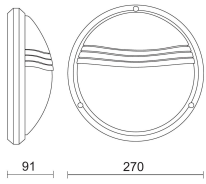

Lighting specifications

i Stated L.O.R. and delivered lumens values are related to standard beam angle versions

Lamp description	HE E27 40W
Watt source (W)	40
Lamp type	HE
Lamp holder	E27
Lamp description	FBT E27 15W
Nominal lumens on thermal regime (lm)	900
Watt source (W)	15
Lamp type	FBT
Lamp holder	E27
Diffuser	Polycarbonate

Electrical specifications

Driver availability	Separate
---------------------	----------

Optical specifications

Light distribution	Asymmetric
Emission	Direct
Aiming	Fixed

Weight and dimension

Height (mm)	91
Diameter (mm)	270
Weight (Kg)	0.7